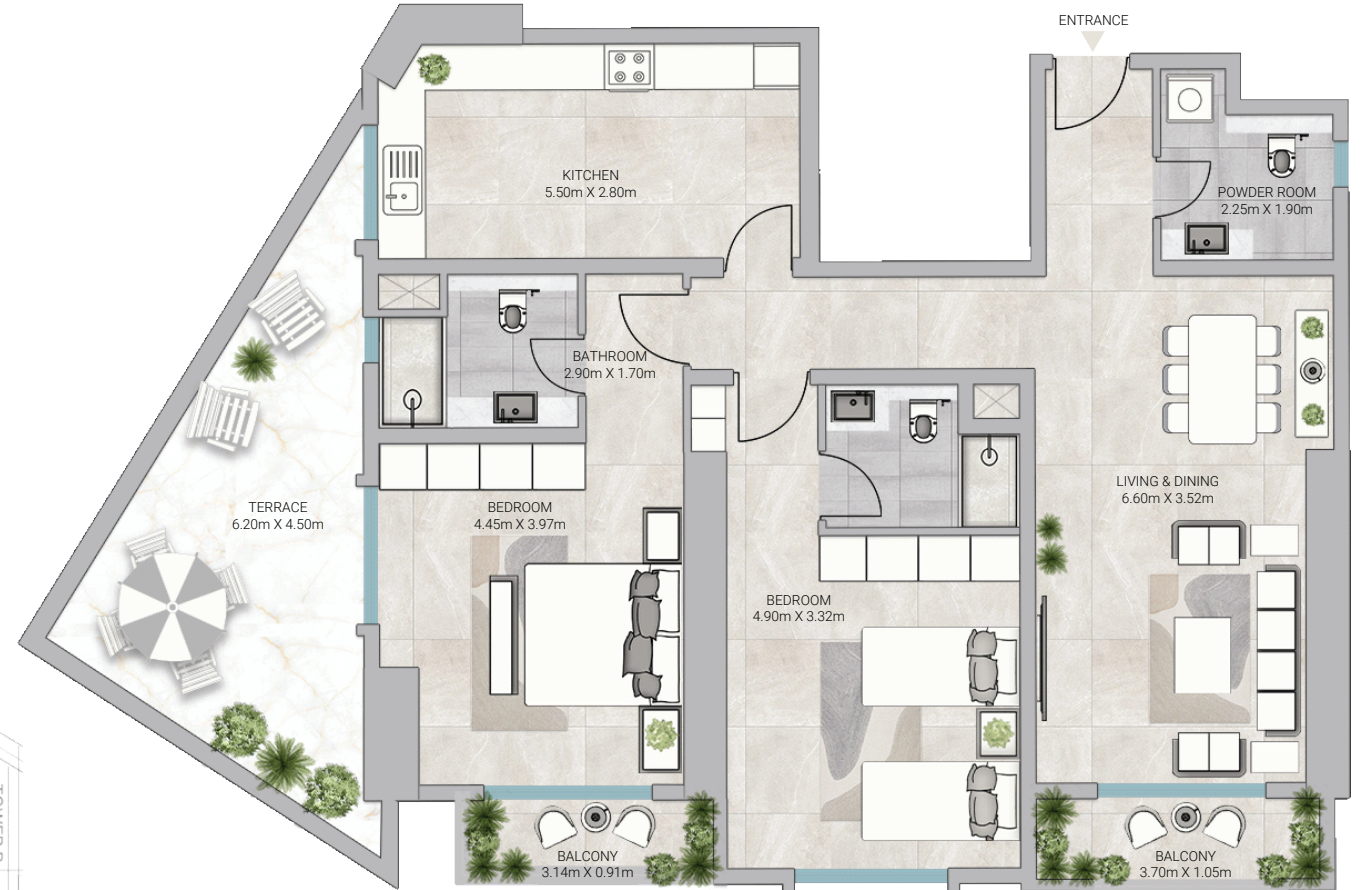

BARAJEEL TOWERS

UNIT 107

2 Bedroom - Level 1

**Total Area: 2739.36 SQ.FT
254.50 SQM.**

DISCLAIMER:

All measurements are indicative and are for marketing purposes only. All efforts have been made to ensure their accuracy, however these layouts are subject to change at the discretion of the developer and should not be relied upon as final. The actual area may vary from the stated area and the developer reserves the right to make therevisions/alterations, at its absolute discretion, without any liability whatsoever.