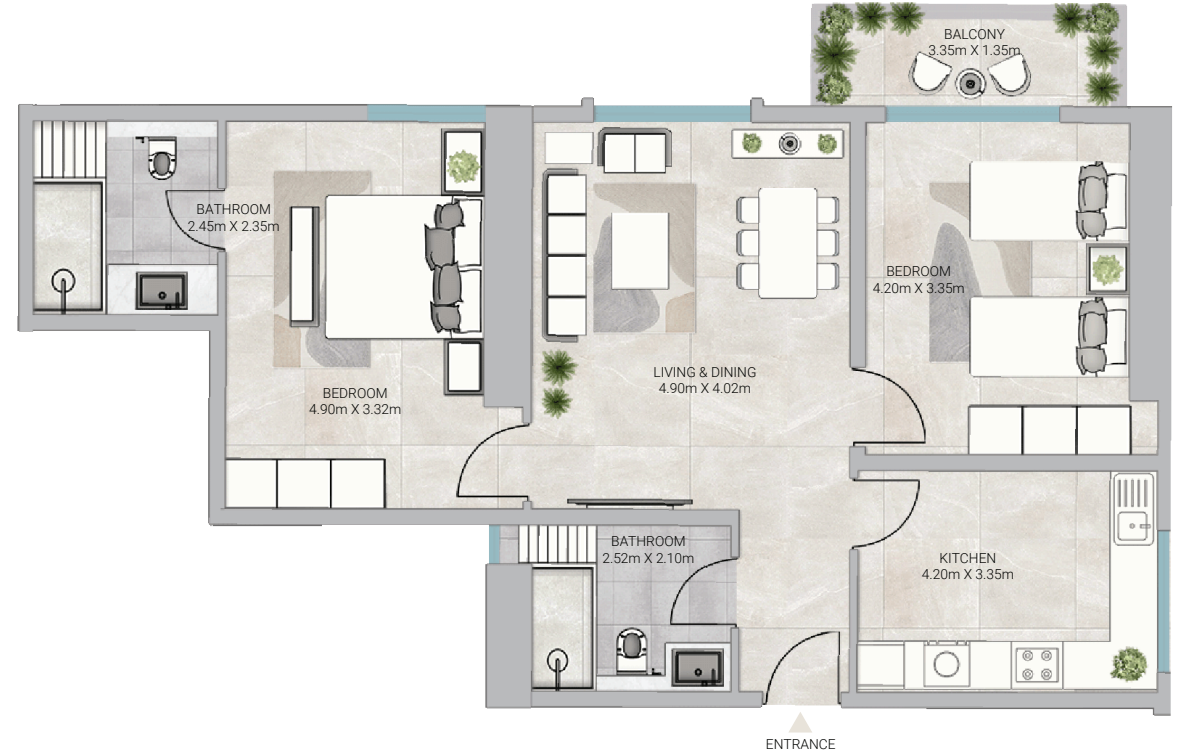

# BARAJEEL TOWERS

## UNIT 03

2 Bedroom - Level Typical

**Total Area: 1484.70 SQ.FT**  
**137.93 SQM.**

### DISCLAIMER:

All measurements are indicative and are for marketing purposes only. All efforts have been made to ensure their accuracy, however these layouts are subject to change at the discretion of the developer and should not be relied upon as final. The actual area may vary from the stated area and the developer reserves the right to make therevisions/alterations, at its absolute discretion, without any liability whatsoever.