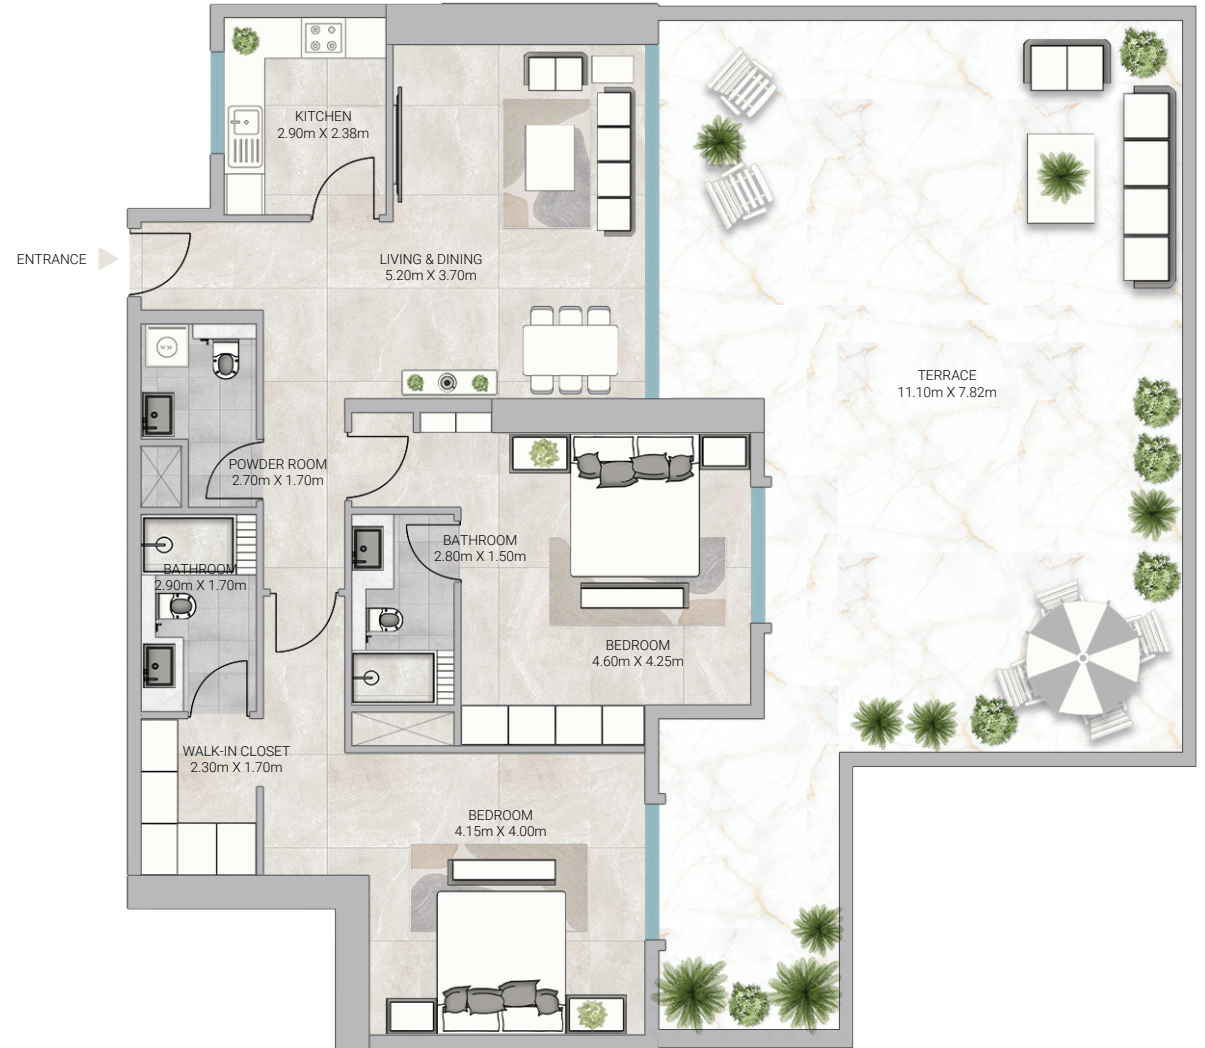

BARAJEEL TOWERS

UNIT 102

2 Bedroom - Level 1

Total Area: 3268.02 SQ.FT
303.61 SQM.

DISCLAIMER:

All measurements are indicative and are for marketing purposes only. All efforts have been made to ensure their accuracy, however these layouts are subject to change at the discretion of the developer and should not be relied upon as final. The actual area may vary from the stated area and the developer reserves the right to make therevisions/alterations, at its absolute discretion, without any liability whatsoever.