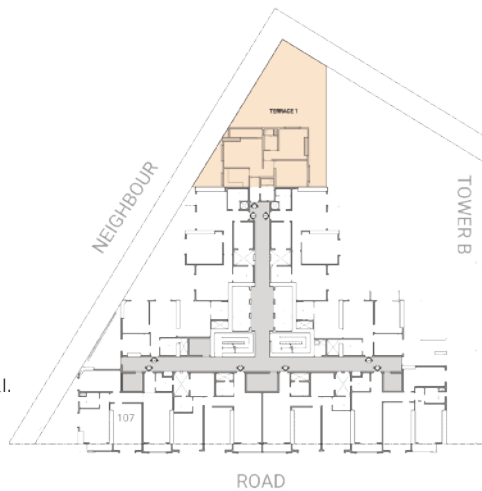

BARAJEEL TOWERS

UNIT 101

2 Bedroom - Level 1

Total Area: 4068.03 SQ.FT
412.25 SQM.

DISCLAIMER:

All measurements are indicative and are for marketing purposes only. All efforts have been made to ensure their accuracy, however these layouts are subject to change at the discretion of the developer and should not be relied upon as final. The actual area may vary from the stated area and the developer reserves the right to make therevisions/alterations, at its absolute discretion, without any liability whatsoever.