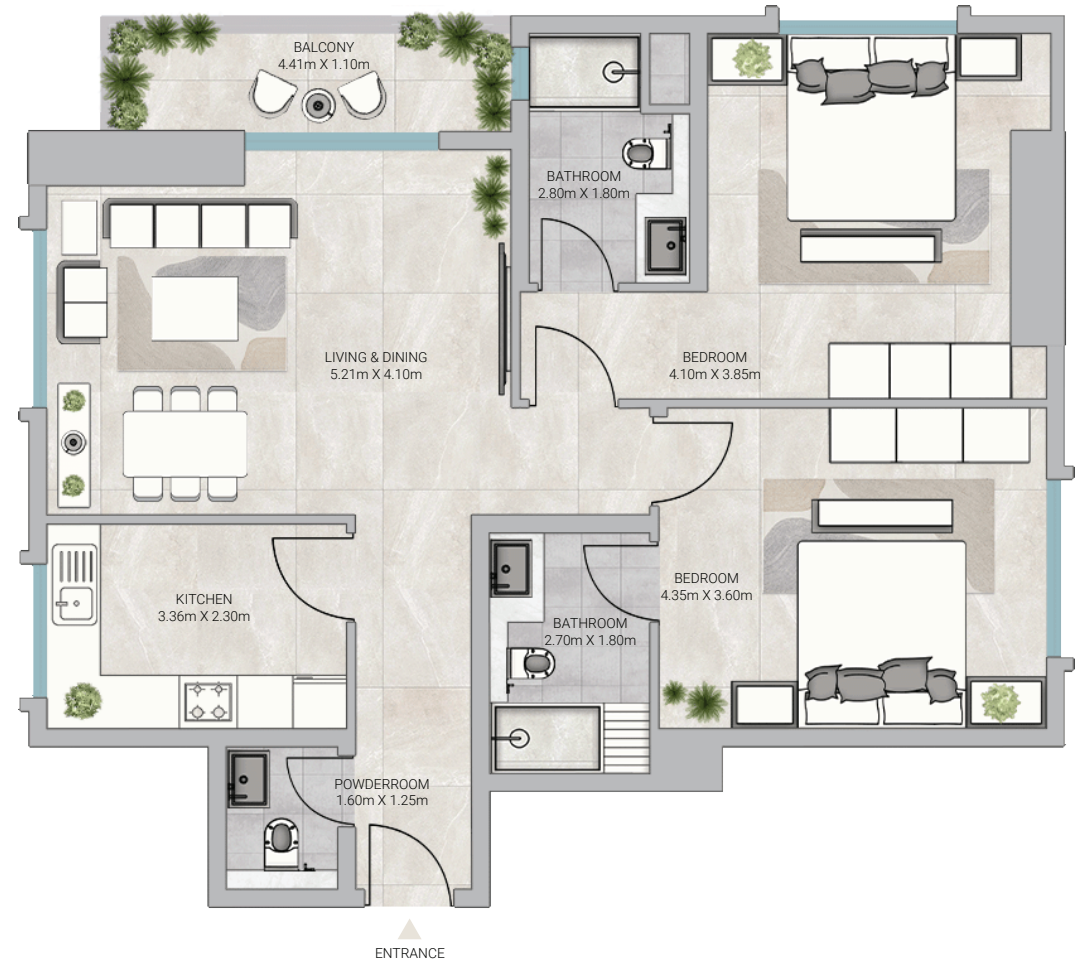

BARAJEEL TOWERS

UNIT 01

2 Bedroom - Level Typical

Total Area: 1658.70 SQ.FT
154.10 SQM.

DISCLAIMER:

All measurements are indicative and are for marketing purposes only. All efforts have been made to ensure their accuracy, however these layouts are subject to change at the discretion of the developer and should not be relied upon as final. The actual area may vary from the stated area and the developer reserves the right to make therevisions/alterations, at its absolute discretion, without any liability whatsoever.