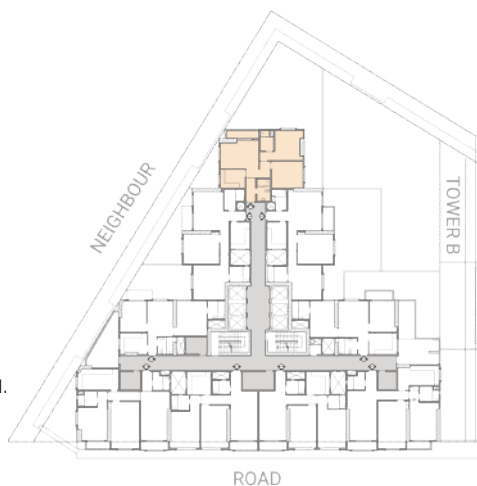

BARAJEEL TOWERS

UNIT 01

2 Bedroom - Level Typical

Total Area: 1658.70 SQ.FT
154.10 SQM.

DISCLAIMER:

All measurements are indicative and are for marketing purposes only. All efforts have been made to ensure their accuracy, however these layouts are subject to change at the discretion of the developer and should not be relied upon as final. The actual area may vary from the stated area and the developer reserves the right to make therevisions/alterations, at its absolute discretion, without any liability whatsoever.